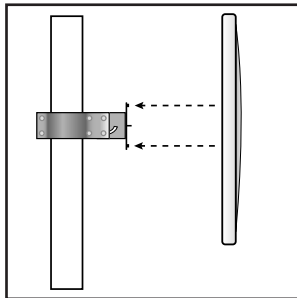

DuraVision™ Convex Mirror Installation Guide:

Outdoor Circular Pro Series

Pole Mounting with Clamp Bracket:

1. Decide the appropriate place to site the mirror on 75mm pole.
2. Fix clamp and mirror mount assembly to the pole.
3. Make sure adjustment slot is to the bottom
4. Fix the mirror to the clamp bracket.
5. Once the desired position has been found, tighten the bolts and nuts.
6. When installation is complete, remove protective film from the face.

Installation Guides:

- ▶ Indoor Standard Convex Mirror
- ▶ Indoor Space Saver Convex Mirror
- ▶ Indoor Ceiling Dome Convex Mirror
- ▶ Indoor Half Dome Convex Mirror
- ▶ Indoor Quarter Dome Convex Mirror
- ▶ Outdoor Heavy Duty Convex Mirror
- ▶ Outdoor De Luxe Convex Mirror
- ▶ [Outdoor Pro Series Convex Mirror](#)
- ▶ Inspection Convex Mirrors
- ▶ Food Processing Convex Mirrors
- ▶ School Mirror Set
- ▶ Corrections Dome With Frame
- ▶ Corrections Half Dome With Frame
- ▶ Corrections Quarter Dome With Frame

1. Decide the appropriate place to site the mirror (on a flat surface) and fix the Wall Adaptor using suitable hardware.
2. Fix the clamp and mirror mount assembly to the Wall Adaptor making sure the slot is to the bottom.
3. Fix the mirror face to the clamp bracket.
4. Once the desired position has been found, tighten the bolts and nuts.
5. When installation is complete, remove the protective film from the face.