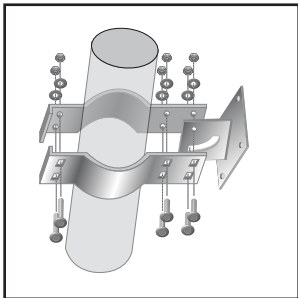

DuraVision™ Convex Mirror Installation Guide:

Outdoor Circular Pro Series

Pole Mounting with Clamp Bracket:

1. Decide the appropriate place to site the mirror on 75mm pole.
2. Fix clamp and mirror mount assembly to the pole.
3. Make sure adjustment slot is to the bottom
4. Fix the mirror to the clamp bracket.
5. Once the desired position has been found, tighten the bolts and nuts.
6. When installation is complete, remove protective film from the face.

Installation Guides:

- ▶ Indoor Standard Convex Mirror
- ▶ Indoor Space Saver Convex Mirror
- ▶ Indoor Ceiling Dome Convex Mirror
- ▶ Indoor Half Dome Convex Mirror
- ▶ Indoor Quarter Dome Convex Mirror
- ▶ Outdoor Heavy Duty Convex Mirror
- ▶ Outdoor De Luxe Convex Mirror
- ▶ [Outdoor Pro Series Convex Mirror](#)
- ▶ Inspection Convex Mirrors
- ▶ Food Processing Convex Mirrors
- ▶ School Mirror Set
- ▶ Corrections Dome With Frame
- ▶ Corrections Half Dome With Frame
- ▶ Corrections Quarter Dome With Frame

DuraVision™ Convex Mirror Installation Guide:

Outdoor Circular Pro Series

Wall Adaptors are not included with the Circular Pro Series Mirror Range but are available to be purchased separately.

Wall Mounting with Optional Wall Adaptor:

1. Decide the appropriate place to site the mirror (on a flat surface) and fix the Wall Adaptor using suitable hardware.
2. Fix the clamp and mirror mount assembly to the Wall Adaptor making sure the slot is to the bottom.
3. Fix the mirror face to the clamp bracket.
4. Once the desired position has been found, tighten the bolts and nuts.
5. When installation is complete, remove the protective film from the face.