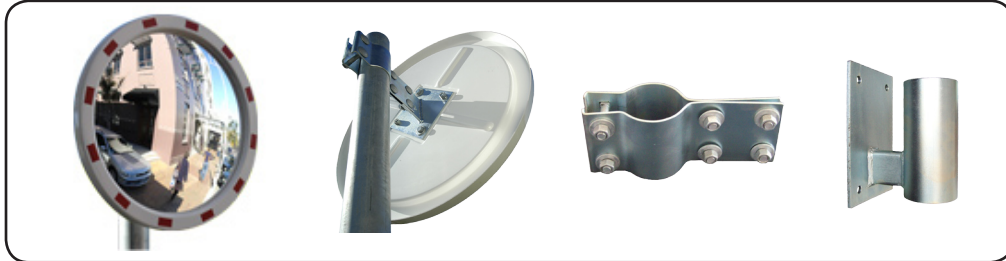

DuraVision™ Convex Mirror Installation Guide:

Outdoor Circular Pro Series

Wall Adaptors are not included with the Circular Pro Series Mirror Range but are available to be purchased separately.

Wall Mounting with Optional Wall Adaptor:

1. Decide the appropriate place to site the mirror (on a flat surface) and fix the Wall Adaptor using suitable hardware.
2. Fix the clamp and mirror mount assembly to the Wall Adaptor making sure the slot is to the bottom.
3. Fix the mirror face to the clamp bracket.
4. Once the desired position has been found, tighten the bolts and nuts.
5. When installation is complete, remove the protective film from the face.