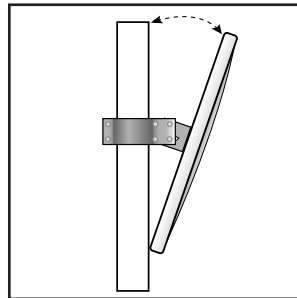

DuraVision™ Convex Mirror Installation Guide:

Outdoor Circular Pro Series

Pole Mounting with Clamp Bracket:

1. Decide the appropriate place to site the mirror on 75mm pole.
2. Fix clamp and mirror mount assembly to the pole.
3. Make sure adjustment slot is to the bottom
4. Fix the mirror to the clamp bracket.
5. Once the desired position has been found, tighten the bolts and nuts.
6. When installation is complete, remove protective film from the face.

Installation Guides:

- ▶ Indoor Standard Convex Mirror
- ▶ Indoor Space Saver Convex Mirror
- ▶ Indoor Ceiling Dome Convex Mirror
- ▶ Indoor Half Dome Convex Mirror
- ▶ Indoor Quarter Dome Convex Mirror
- ▶ Outdoor Heavy Duty Convex Mirror
- ▶ Outdoor De Luxe Convex Mirror
- ▶ [Outdoor Pro Series Convex Mirror](#)
- ▶ Inspection Convex Mirrors
- ▶ Food Processing Convex Mirrors
- ▶ School Mirror Set
- ▶ Corrections Dome With Frame
- ▶ Corrections Half Dome With Frame
- ▶ Corrections Quarter Dome With Frame

1. Decide the appropriate place to site the mirror (on a flat surface) and fix the Wall Adaptor using suitable hardware.
2. Fix the clamp and mirror mount assembly to the Wall Adaptor making sure the slot is to the bottom.
3. Fix the mirror face to the clamp bracket.
4. Once the desired position has been found, tighten the bolts and nuts.
5. When installation is complete, remove the protective film from the face.