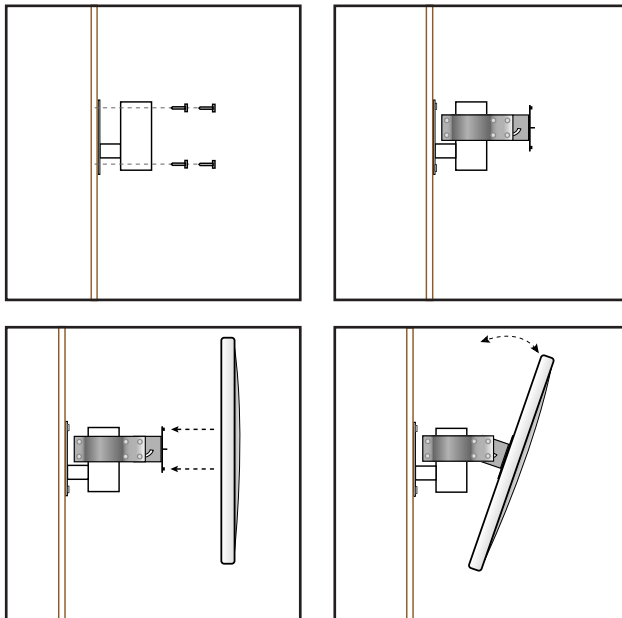

DuraVision™ Convex Mirror Installation Guide:

Outdoor Circular Pro Series

Pole Mounting with Clamp Bracket:

1. Decide the appropriate place to site the mirror on 75mm pole.
2. Fix clamp and mirror mount assembly to the pole.
3. Make sure adjustment slot is to the bottom
4. Fix the mirror to the clamp bracket.
5. Once the desired position has been found, tighten the bolts and nuts.
6. When installation is complete, remove protective film from the face.

DuraVision™ Convex Mirror Installation Guide:

Outdoor Circular Pro Series

Wall Adaptors are not included with the Circular Pro Series Mirror Range but are available to be purchased separately.

Wall Mounting with Optional Wall Adaptor:

1. Decide the appropriate place to site the mirror (on a flat surface) and fix the Wall Adaptor using suitable hardware.
2. Fix the clamp and mirror mount assembly to the Wall Adaptor making sure the slot is to the bottom.
3. Fix the mirror face to the clamp bracket.
4. Once the desired position has been found, tighten the bolts and nuts.
5. When installation is complete, remove the protective film from the face.