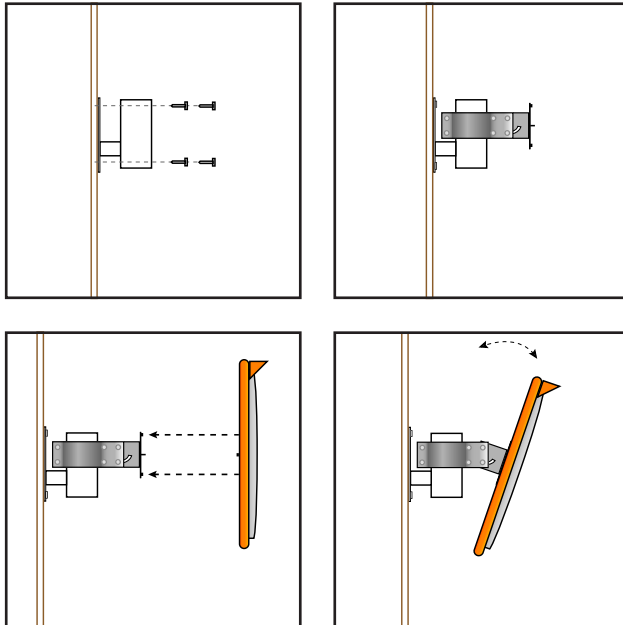

DuraVision™ Convex Mirror Installation Guide:

Outdoor Rectangular DeLuxe Stainless Steel

Pole Mounting with Clamp Bracket:

1. Decide the appropriate place to site the mirror on 75mm pole.
2. Fix clamp and mirror mount assembly to the pole.
3. Make sure adjustment slot is to the bottom
4. Fix the mirror to the clamp bracket.
5. Once the desired position has been found, tighten the bolts and nuts.

DuraVision™ Convex Mirror Installation Guide:

Outdoor Rectangular DeLuxe Stainless Steel

Wall Adaptors are not included with the Rectangular DeLuxe Stainless Steel Mirror Range but are available to be purchased separately.

Wall Mounting with Optional Wall Adaptor:

1. Decide the appropriate place to site the mirror (on a flat surface) and fix the Wall Adaptor using suitable hardware.
2. Fix the clamp and mirror mount assembly to the Wall Adaptor making sure the slot is to the bottom.
3. Fix the mirror face to the clamp bracket.
4. Once the desired position has been found, tighten the bolts and nuts.