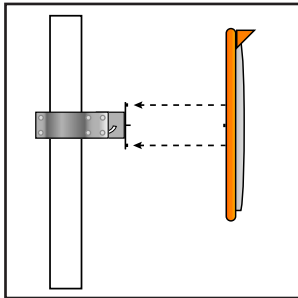

DuraVision™ Convex Mirror Installation Guide:

Outdoor Rectangular DeLuxe Stainless Steel

Pole Mounting with Clamp Bracket:

1. Decide the appropriate place to site the mirror on 75mm pole.
2. Fix clamp and mirror mount assembly to the pole.
3. Make sure adjustment slot is to the bottom
4. Fix the mirror to the clamp bracket.
5. Once the desired position has been found, tighten the bolts and nuts.

Installation Guides:

- ▶ Indoor Standard Convex Mirror
- ▶ Indoor Space Saver Convex Mirror
- ▶ Indoor Ceiling Dome Convex Mirror
- ▶ Indoor Half Dome Convex Mirror
- ▶ Indoor Quarter Dome Convex Mirror
- ▶ Outdoor Heavy Duty Convex Mirror
- ▶ [Outdoor De Luxe Convex Mirror](#)
- ▶ Outdoor Pro Series Convex Mirror
- ▶ Inspection Convex Mirrors
- ▶ Food Processing Convex Mirrors
- ▶ School Mirror Set
- ▶ Corrections Dome With Frame
- ▶ Corrections Half Dome With Frame
- ▶ Corrections Quarter Dome With Frame

Wall Mounting with Optional Wall Adaptor:

1. Decide the appropriate place to site the mirror (on a flat surface) and fix the Wall Adaptor using suitable hardware.
2. Fix the clamp and mirror mount assembly to the Wall Adaptor making sure the slot is to the bottom.
3. Fix the mirror face to the clamp bracket.
4. Once the desired position has been found, tighten the bolts and nuts.