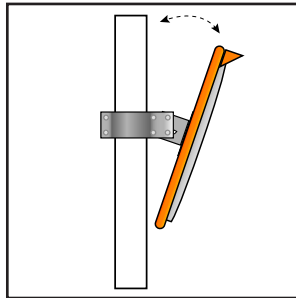

DuraVision™ Convex Mirror Installation Guide:

Outdoor Rectangular DeLuxe Stainless Steel

Pole Mounting with Clamp Bracket:

1. Decide the appropriate place to site the mirror on 75mm pole.
2. Fix clamp and mirror mount assembly to the pole.
3. Make sure adjustment slot is to the bottom
4. Fix the mirror to the clamp bracket.
5. Once the desired position has been found, tighten the bolts and nuts.

Installation Guides:

- ▶ Indoor Standard Convex Mirror
- ▶ Indoor Space Saver Convex Mirror
- ▶ Indoor Ceiling Dome Convex Mirror
- ▶ Indoor Half Dome Convex Mirror
- ▶ Indoor Quarter Dome Convex Mirror
- ▶ Outdoor Heavy Duty Convex Mirror
- ▶ [Outdoor De Luxe Convex Mirror](#)
- ▶ Outdoor Pro Series Convex Mirror
- ▶ Inspection Convex Mirrors
- ▶ Food Processing Convex Mirrors
- ▶ School Mirror Set
- ▶ Corrections Dome With Frame
- ▶ Corrections Half Dome With Frame
- ▶ Corrections Quarter Dome With Frame

Wall Mounting with Optional Wall Adaptor:

1. Decide the appropriate place to site the mirror (on a flat surface) and fix the Wall Adaptor using suitable hardware.
2. Fix the clamp and mirror mount assembly to the Wall Adaptor making sure the slot is to the bottom.
3. Fix the mirror face to the clamp bracket.
4. Once the desired position has been found, tighten the bolts and nuts.