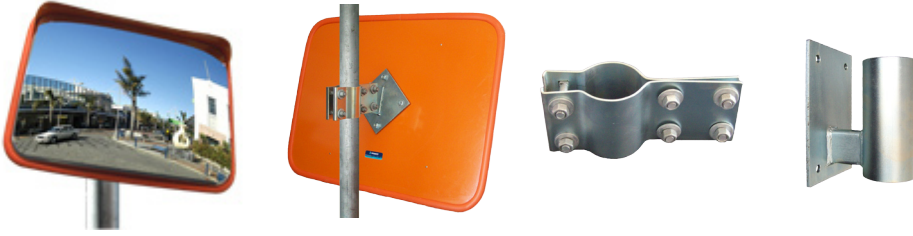

DuraVision™ Convex Mirror Installation Guide:

Outdoor Rectangular DeLuxe Stainless Steel

Pole Mounting with Clamp Bracket:

1. Decide the appropriate place to site the mirror on 75mm pole.
2. Fix clamp and mirror mount assembly to the pole.
3. Make sure adjustment slot is to the bottom
4. Fix the mirror to the clamp bracket.
5. Once the desired position has been found, tighten the bolts and nuts.

DuraVision™ Convex Mirror Installation Guide:

Outdoor Rectangular DeLuxe Stainless Steel

Wall Adaptors are not included with the Rectangular DeLuxe Stainless Steel Mirror Range but are available to be purchased separately.