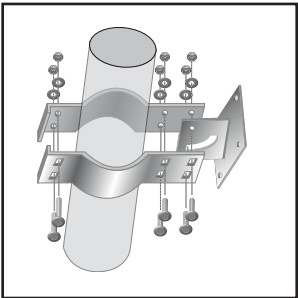

DuraVision™ Convex Mirror Installation Guide:

Outdoor Rectangular DeLuxe Stainless Steel

Pole Mounting with Clamp Bracket:

1. Decide the appropriate place to site the mirror on 75mm pole.
2. Fix clamp and mirror mount assembly to the pole.
3. Make sure adjustment slot is to the bottom
4. Fix the mirror to the clamp bracket.
5. Once the desired position has been found, tighten the bolts and nuts.

Installation Guides:

- ▶ Indoor Standard Convex Mirror
- ▶ Indoor Space Saver Convex Mirror
- ▶ Indoor Ceiling Dome Convex Mirror
- ▶ Indoor Half Dome Convex Mirror
- ▶ Indoor Quarter Dome Convex Mirror
- ▶ Outdoor Heavy Duty Convex Mirror
- ▶ [Outdoor De Luxe Convex Mirror](#)
- ▶ Outdoor Pro Series Convex Mirror
- ▶ Inspection Convex Mirrors
- ▶ Food Processing Convex Mirrors
- ▶ School Mirror Set
- ▶ Corrections Dome With Frame
- ▶ Corrections Half Dome With Frame
- ▶ Corrections Quarter Dome With Frame

DuraVision™ Convex Mirror Installation Guide:

Outdoor Rectangular DeLuxe Stainless Steel

Wall Adaptors are not included with the Rectangular DeLuxe Stainless Steel Mirror Range but are available to be purchased separately.

Wall Mounting with Optional Wall Adaptor:

1. Decide the appropriate place to site the mirror (on a flat surface) and fix the Wall Adaptor using suitable hardware.
2. Fix the clamp and mirror mount assembly to the Wall Adaptor making sure the slot is to the bottom.
3. Fix the mirror face to the clamp bracket.
4. Once the desired position has been found, tighten the bolts and nuts.